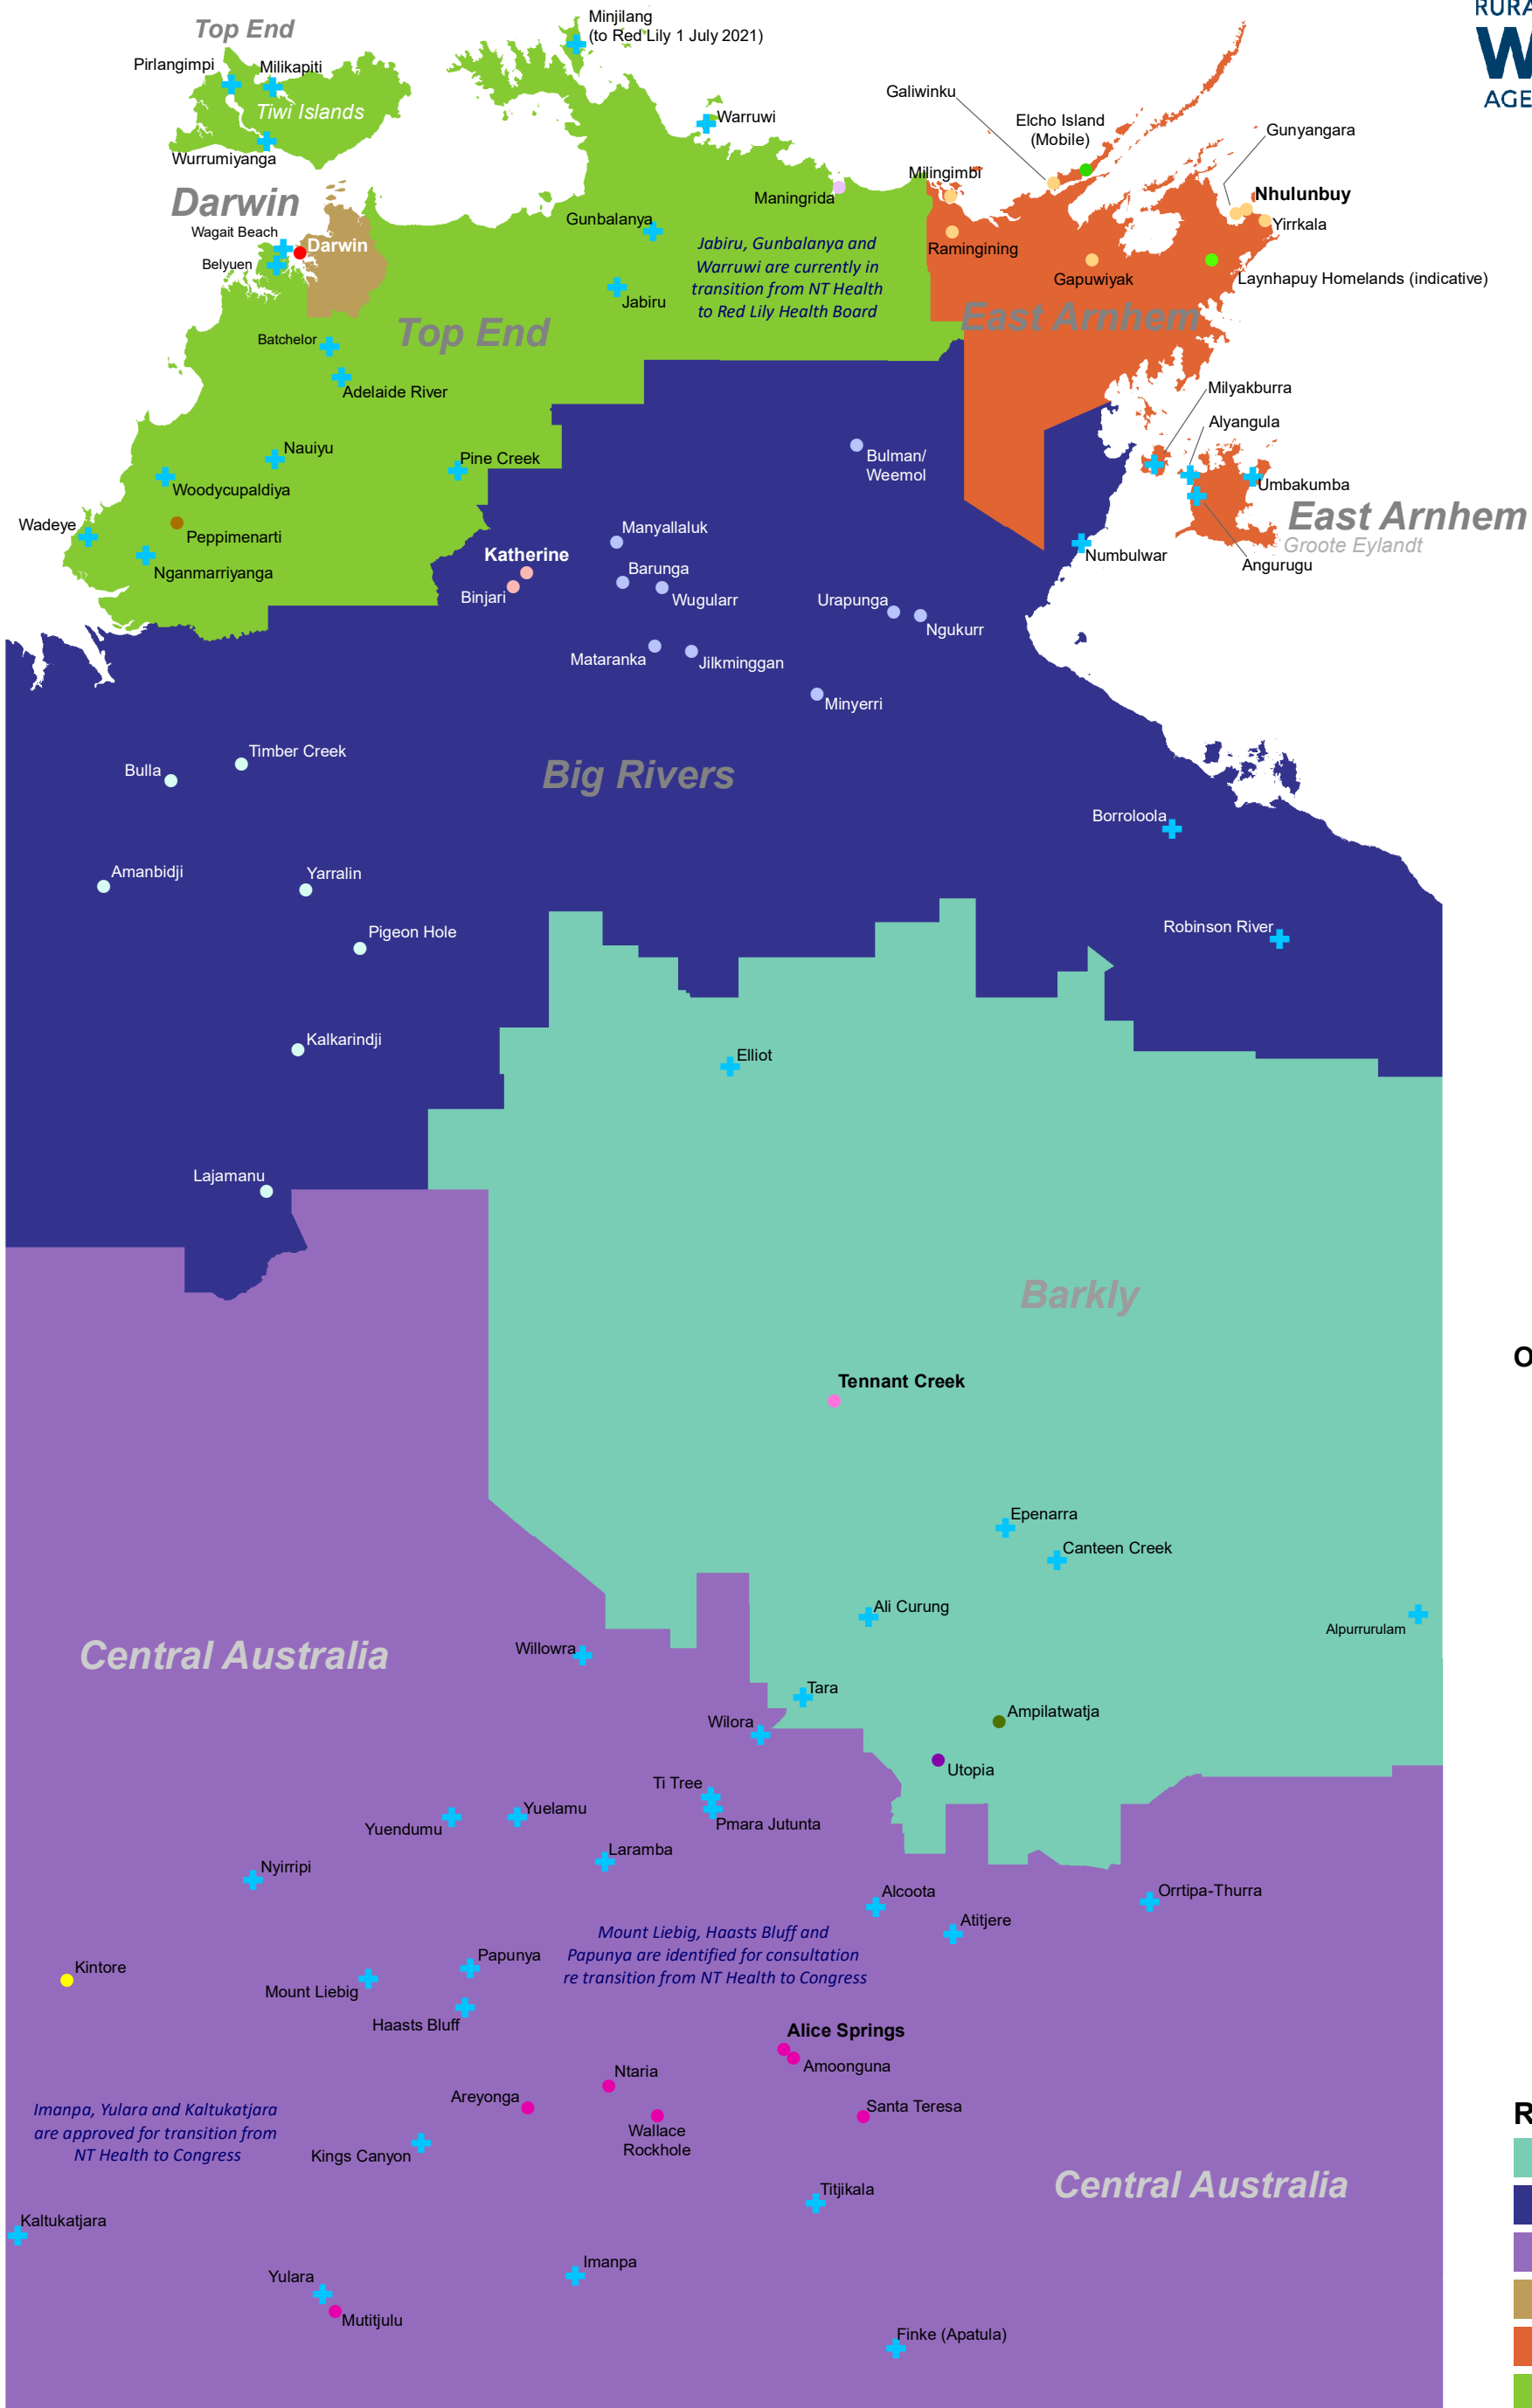

# Remote Clinic Locations and Organisations

- Organisations**
- Ampilatwatja
  - Anyinginyi
  - Congress
  - Danila Dilba
  - KWHB
  - Laynhapuy
  - Mala'la
  - Marthakal
  - Miwatj
  - Peppimenarti
  - Pintupi
  - Sunrise
  - Urupuntja
  - Wurli Wurlinjang
  - NT Health
- Region**
- Barkly
  - Big Rivers
  - Central Australia
  - Darwin
  - East Arnhem
  - Top End

Compiled by NT PHN based on known clinic locations and best interpretation of various sources of information. While due care has been undertaken in the preparation of this map, NT PHN makes no representations as to the accuracy or completeness of the information portrayed.